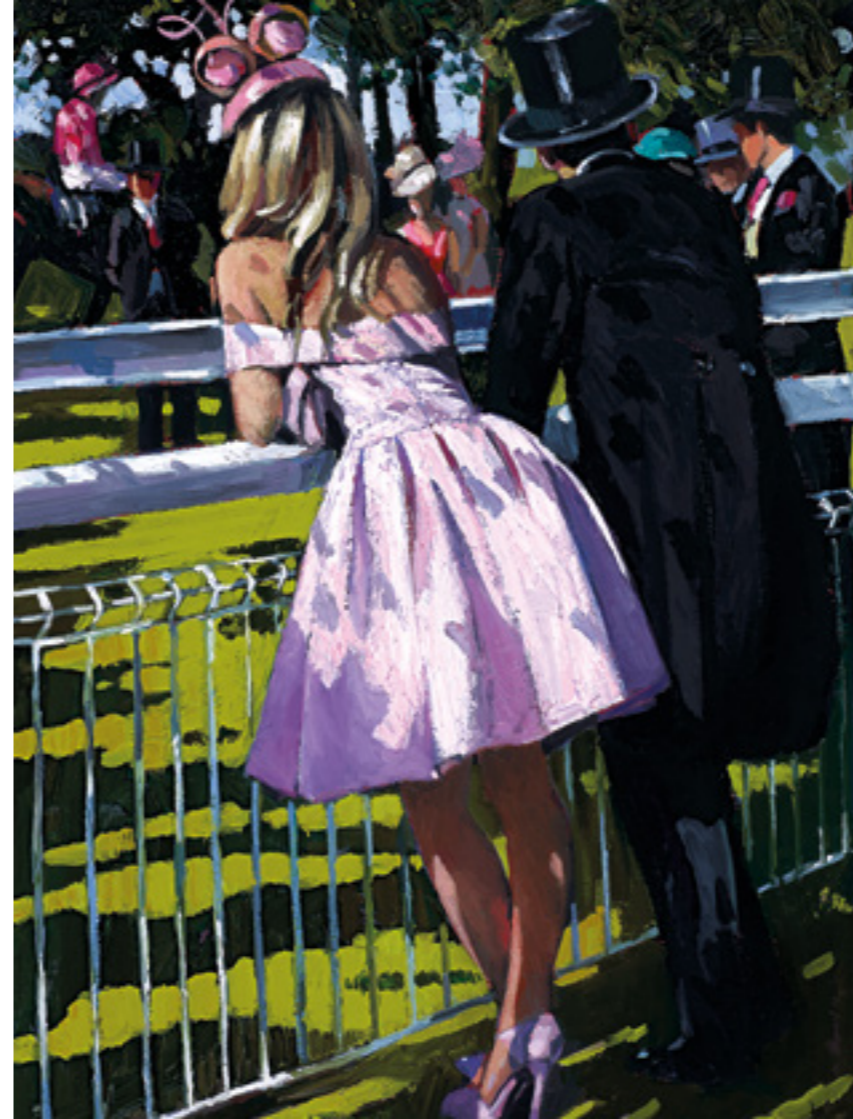

CLARENDON
FINE ART

twitter.com/CFAGalleries | facebook.com/ClarendonFineArt
clarendonfineart.com

Exhibition of new works from

Sherree
VALENTINE-DAINES

Wild Flower Meadow - Limited Edition - 8" x 12"

Lost Amongst the Poppies - Limited Edition - 8" x 12"

Clarendon Fine Art is proud to present a new exhibition
from the UK's foremost modern impressionist

Sherree
VALENTINE-DAINES

SATURDAY 9TH TO SUNDAY 10TH MARCH

Embracing a diverse range of figurative images and some glorious settings, this magnificent collection of originals, new limited editions and bronze sculpture demonstrates the stylistic maturity of a major artistic presence at the height of her powers.

Front Cover: A Vision in Pink - Limited Edition - 12" x 17"